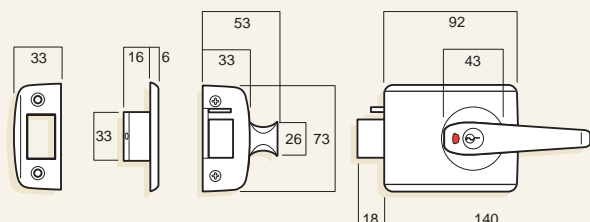

001-4L1 with Open Out Strike – Single Pack

Suitable for OUTWARD opening timber framed doors.

Available in trade pack only and in all finishes.