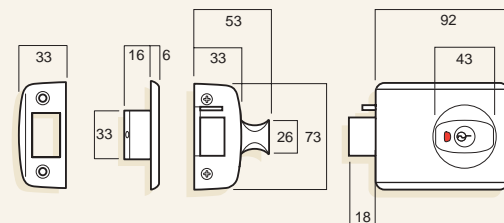

001-4K1 with Open Out Strike – Single Pack

Suitable for OUTWARD opening timber framed doors.
Available in trade pack only and in all finishes.