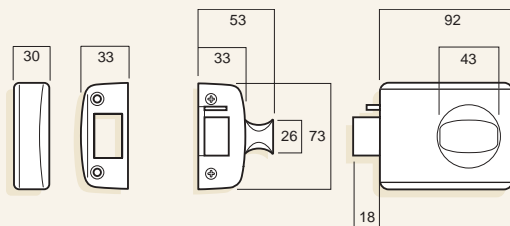

002-3K1 with Metal Frame Strike – Single Pack

Suitable for INWARD opening metal framed doors.

Available in trade pack only and in all finishes.