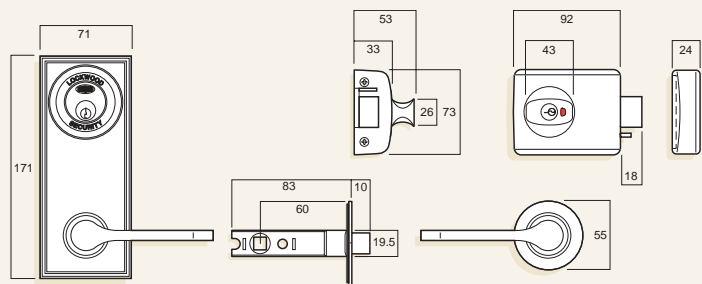

Lever Option #34 Saltbush illustrated.

Lever Options