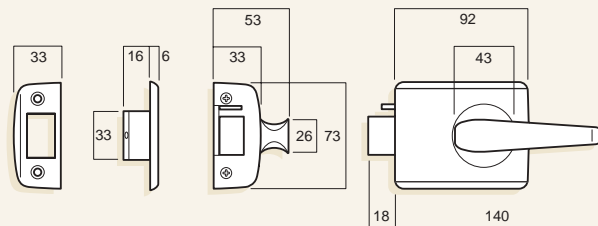

002-4L1 with Open Out Strike – Single Pack

Suitable for OUTWARD opening timber framed doors.

Available in trade pack only and in SC finish only.