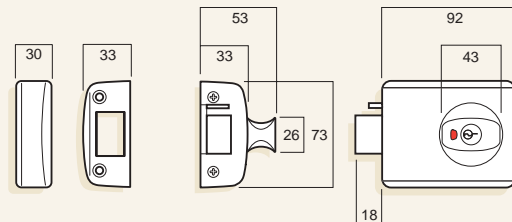

001-3K1 with Metal Frame Strike – Single Pack

Suitable for INWARD opening metal framed doors.
Available in trade pack only and in all finishes.