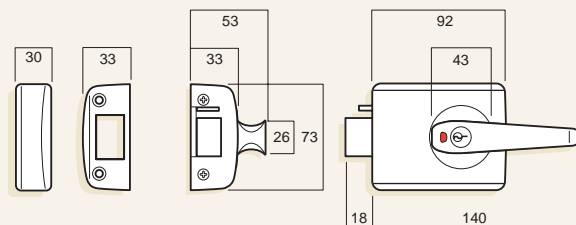

001-3L1 with Metal Frame Strike – Single Pack

Suitable for INWARD opening metal framed doors.

Available in trade pack only and in all finishes.